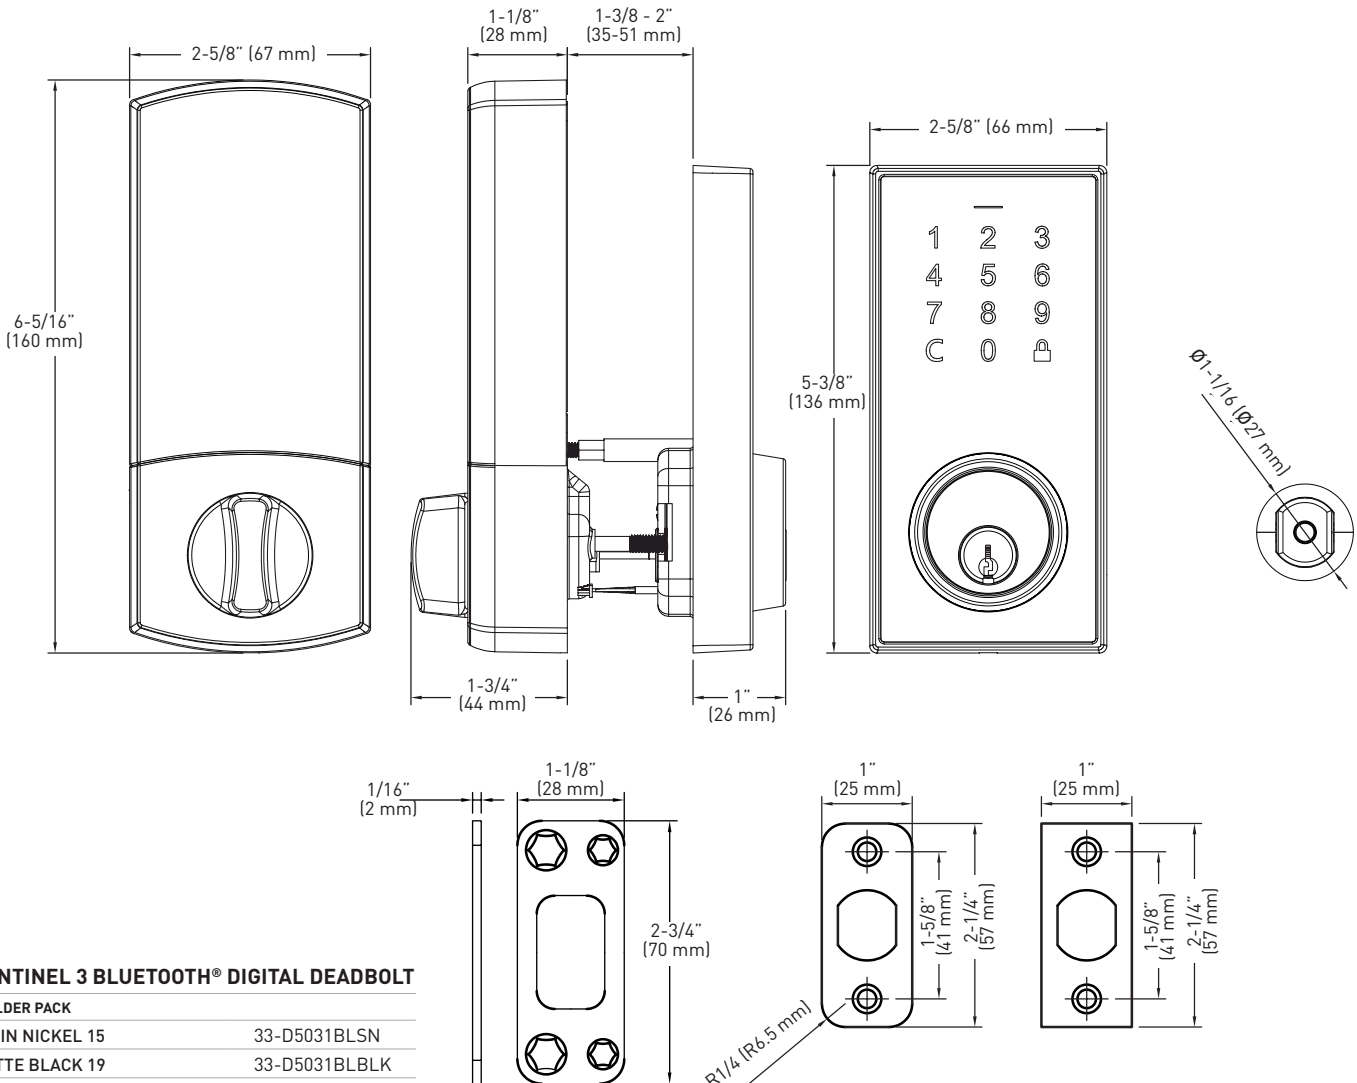

SPECIFICATIONS

- › IOS & ANDROID COMPATIBLE
- › MOBILE APP CONTROL - MONITOR, GRANT AND REVOKE ACCESS
- › AUTOMATICALLY LOCKS AND UNLOCKS
- › USE A DIGITAL CODE OR A KEY
- › APP CONTROL: MANAGE THE LOCK FROM YOUR SMARTPHONE
- › PROGRAM UP TO 200 USER CODES
- › VOLUME CONTROL
- › SINGLE ENTRY USER CODE OPTION
- › VACATION MODE
- › LOW BATTERY INDICATOR
- › UNIVERSAL 6 IN 1 LATCH: DRIVE-IN, SQUARE AND RADIUS CORNER
- › STANDARD BORE HOLE SIZES: 2-1/8" (54 mm) OR 1-1/2" (38 mm)
- › ADJUSTABLE BACKSET: 2-3/8" (60 mm) - 2-3/4" (70 mm)
- › STANDARD DOOR THICKNESS: 1-3/8" (35 mm) TO 2" (51 mm)
- › FULLY REVERSIBLE
- › OPERATES ON 4X AA BATTERIES (SOLD SEPARATELY) NO HARDWIRING REQUIRED
- › FULLY OPERATIONAL WITH CONVENTIONAL KEY (2 INCLUDED)
- › KEYWAY IS 6-PIN SC4 CYLINDER- COMES KEYPED TO 5-PIN STANDARD
- › OPERATION TEMPERATURE -35C TO 66C (-31F TO 150.8 F)
- › FULL RESET CAPABILITIES PROVIDED
- › LIFETIME MECHANICAL AND 5 YEAR FINISH WARRANTY
- › 1 YEAR WARRANTY ON ALL ELECTRICAL COMPONENTS

EXTERIOR VIEW

INTERIOR VIEW

GRADE
2

ANSI
COMPLIANT

CENTINEL 3 BLUETOOTH® DIGITAL DEADBOLT

BUILDER PACK

SATIN NICKEL 15	33-D5031BLSN
MATTE BLACK 19	33-D5031BLBLK
POLISHED CHROME 26	33-D5031BLPC

CASE QTY. 6